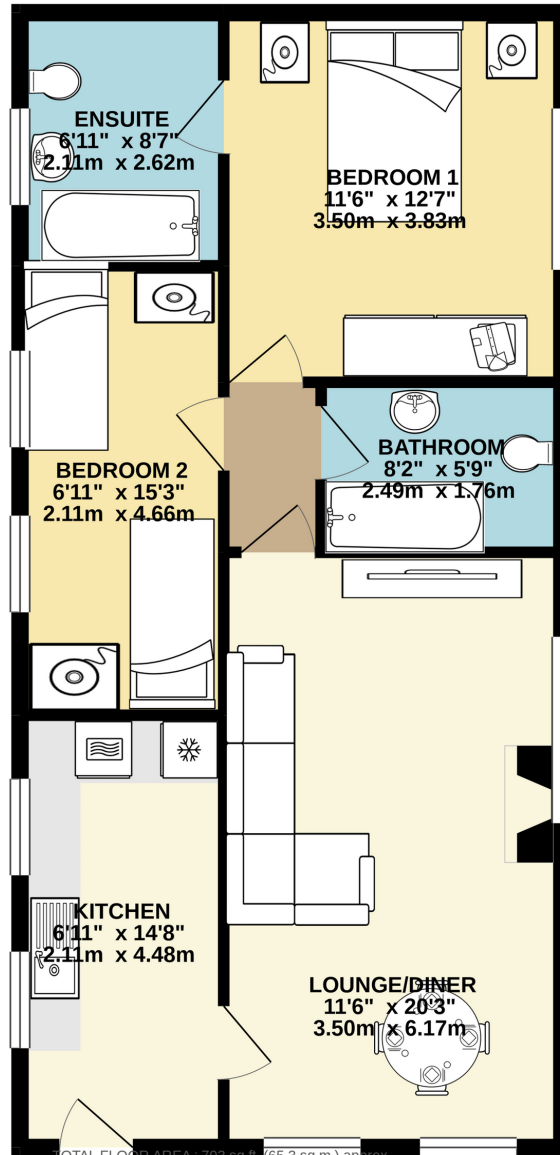

Longshaw Floorplan

GROUND FLOOR
703 sq.ft. (65.3 sq.m.) approx.

TOTAL FLOOR AREA: 703 sq.ft. (65.3 sq.m.) approx.

Made with Metropix ©2021

Knockendown

HOLIDAY COTTAGES

Longshaw Floorplan

GROUND FLOOR
703 sq.ft. (65.3 sq.m.) approx.

TOTAL FLOOR AREA : 703 sq.ft. (65.3 sq.m.) approx.

For illustrative purposes only. Decorative finishes, fixtures, fittings and furnishings do not represent the current state of the property. Measurements are approximate. Not to scale.