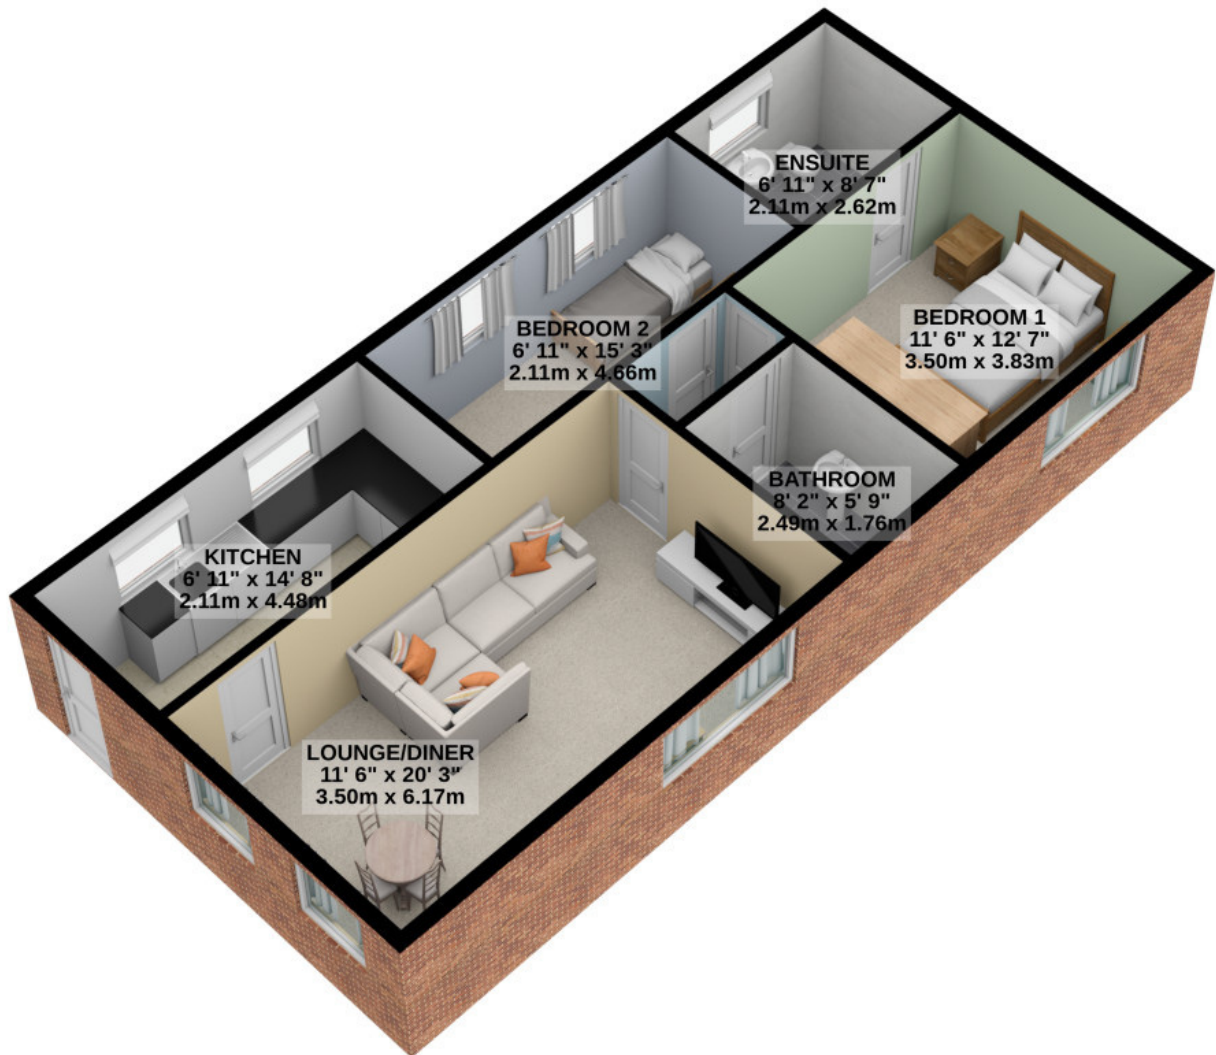

Longshaw Floorplan

GROUND FLOOR
703 sq.ft. (65.3 sq.m.) approx.

TOTAL FLOOR AREA: 703 sq.ft. (65.3 sq.m.) approx.

Made with Metropix ©2021

Knockendown

HOLIDAY COTTAGES

Longshaw Floorplan

GROUND FLOOR
703 sq.ft. (65.3 sq.m.) approx.

TOTAL FLOOR AREA : 703 sq.ft. (65.3 sq.m.) approx.

For illustrative purposes only. Decorative finishes, fixtures, fittings and furnishings do not represent the current state of the property. Measurements are approximate. Not to scale.