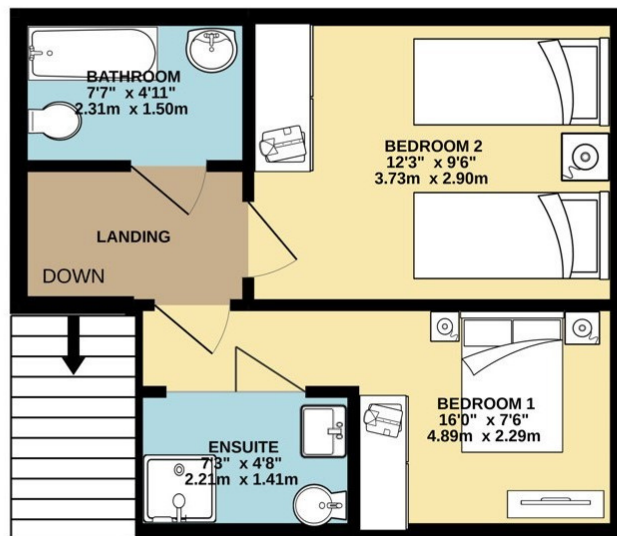

Edale Floorplan

GROUND FLOOR
396 sq.ft. (36.8 sq.m.) approx.

1ST FLOOR
309 sq.ft. (28.7 sq.m.) approx.

Knockendown

HOLIDAY COTTAGES