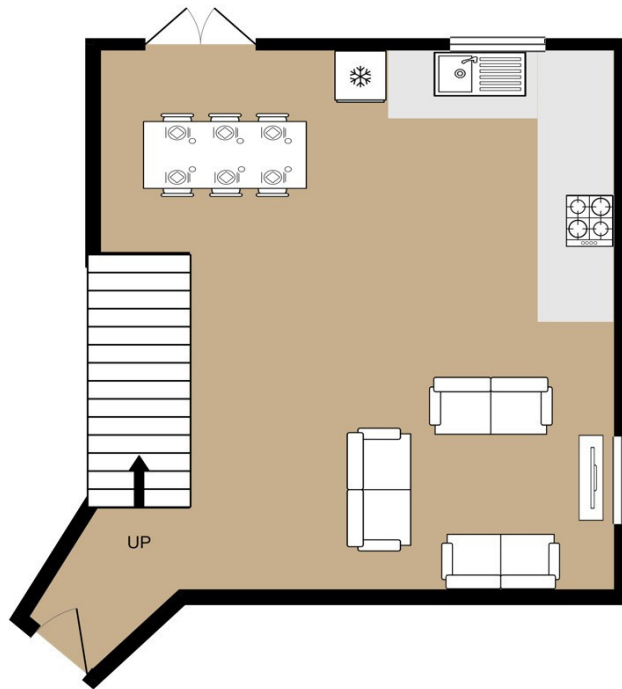

Edale Floorplan

GROUND FLOOR
396 sq.ft. (36.8 sq.m.) approx.

1ST FLOOR
309 sq.ft. (28.7 sq.m.) approx.

Knockendown

HOLIDAY COTTAGES