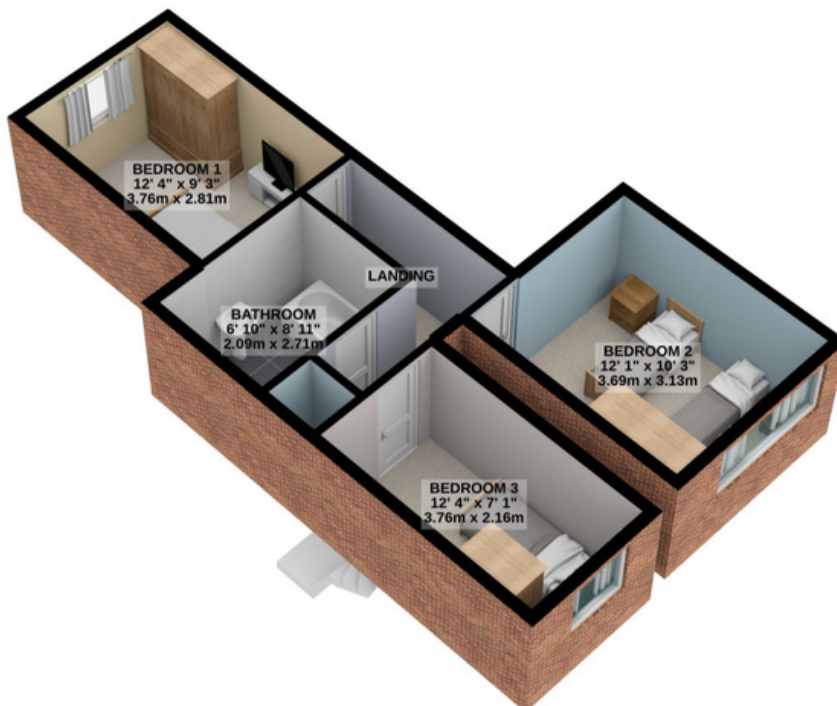

Brunns Floorplan

GROUND FLOOR
307 sq.ft. (28.6 sq.m.) approx.

1ST FLOOR
447 sq.ft. (41.5 sq.m.) approx.

Knockendown

HOLIDAY COTTAGES

Brunns Floorplan

GROUND FLOOR
307 sq.ft. (28.6 sq.m.) approx.

1ST FLOOR
447 sq.ft. (41.5 sq.m.) approx.