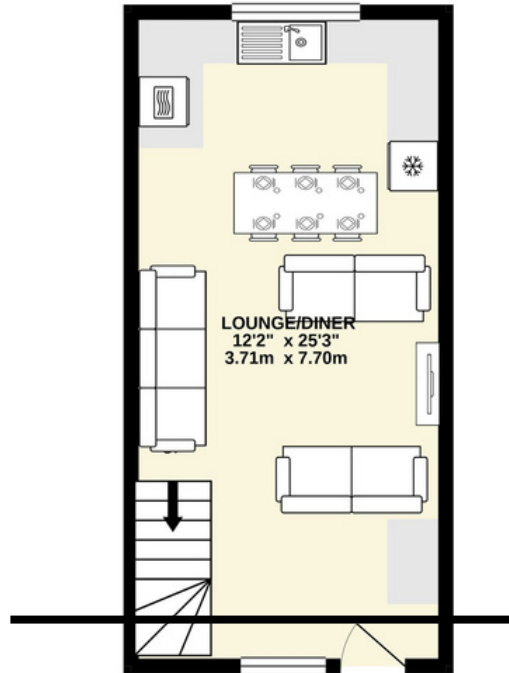

Brunns Floorplan

GROUND FLOOR
307 sq.ft. (28.6 sq.m.) approx.

1ST FLOOR
447 sq.ft. (41.5 sq.m.) approx.

Knockendown

HOLIDAY COTTAGES

Brunns Floorplan

GROUND FLOOR
307 sq.ft. (28.6 sq.m.) approx.

1ST FLOOR
447 sq.ft. (41.5 sq.m.) approx.