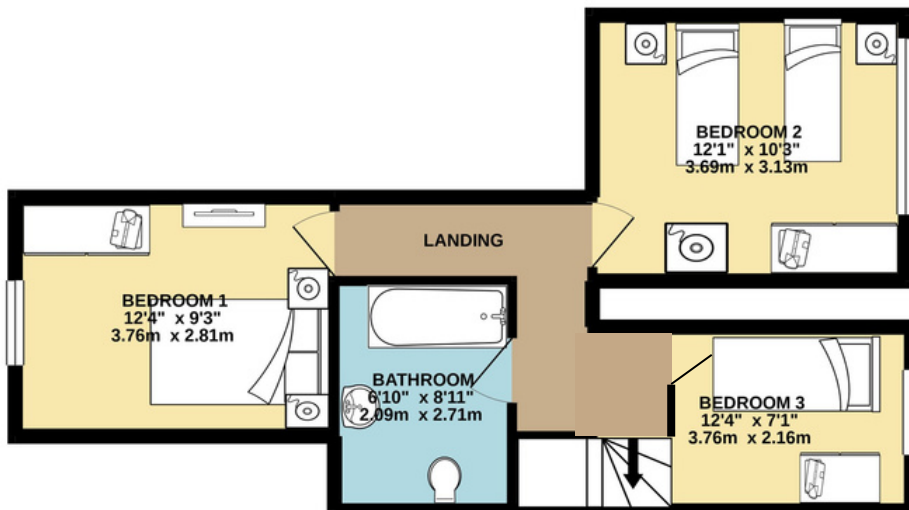

Brunns Floorplan

GROUND FLOOR
307 sq.ft. (28.6 sq.m.) approx.

1ST FLOOR
447 sq.ft. (41.5 sq.m.) approx.

Knockendown

HOLIDAY COTTAGES

Brunns Floorplan

GROUND FLOOR
307 sq.ft. (28.6 sq.m.) approx.

1ST FLOOR
447 sq.ft. (41.5 sq.m.) approx.